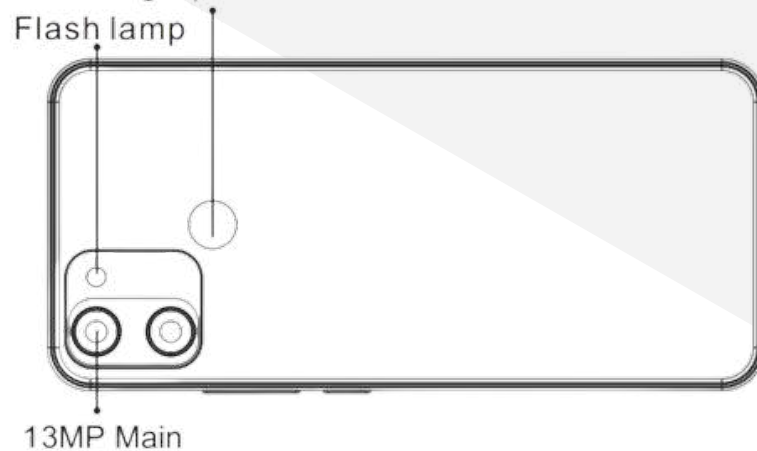

1) Remove battery cover

2) Insert memory card

How to Insert Sim in phone

3) Insert SIM card(s)

4) Insert battery

How to Insert Sim in phone

5) Insert USB cable and charge for 3 hours

Product Overview