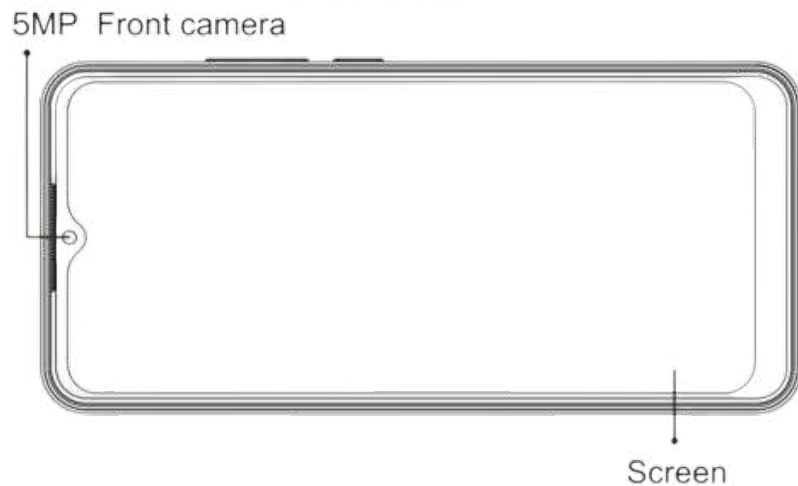

1) Remove battery cover

2) Insert memory card

How to Insert Sim in phone

3) Insert SIM card(s)

4) Insert battery

How to Insert Sim in phone

5) Insert USB cable and charge for 3 hours

Product Overview